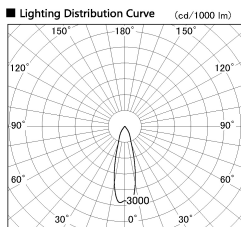

Item no. SD381-0830W9030

Series Name: Versa R-G (UL Track)
(SD381)

Installation	Track mount
Type	High-efficiency tracklight
Fixture wattage	7.5W
Beam angle	29deg
Color Temp.	3000K
CRI	Ra>90
Luminous	701 lm
Body	Die-castaluminumalloy
Body finish	White
Trim finish	White
Reflector finish	N/A
IP Rate	IP20
Light source	COB module
Input Voltage	AC220~240V
Dimming Type	Non-Dimmable
Certificate	CE,CCC
Cut Hole	N/A