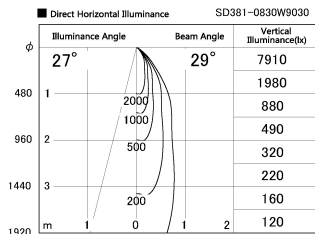

Item no. SD381-0830W9030

Series Name: Versa R-G (UL Track)
(SD381)

Installation	Track mount
Type	High-efficiency tracklight
Fixture wattage	7.5W
Beam angle	29deg
Color Temp.	3000K
CRI	Ra>90
Luminous	701 lm
Body	Die-castaluminumalloy
Body finish	White
Trim finish	White
Reflector finish	N/A
IP Rate	IP20
Light source	COB module
Input Voltage	AC220~240V
Dimming Type	Non-Dimmable
Certificate	CE,CCC
Cut Hole	N/A