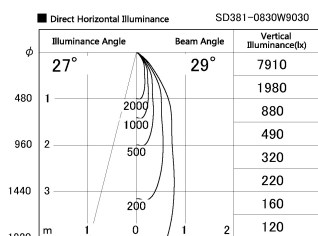

Item no. SD381-0830W9030

Series Name: Versa R-G (UL Track)
(SD381)

Installation	Track mount
Type	High-efficiency tracklight
Fixture wattage	7.5W
Beam angle	29deg
Color Temp.	3000K
CRI	Ra>90
Luminous	701 lm
Body	Die-castaluminumalloy
Body finish	White
Trim finish	White
Reflector finish	N/A
IP Rate	IP20
Light source	COB module
Input Voltage	AC220~240V
Dimming Type	Non-Dimmable
Certificate	CE,CCC
Cut Hole	N/A