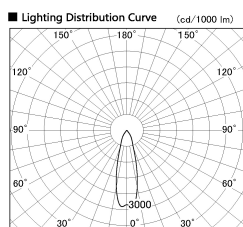

Item no. SD381-0830W9030

Series Name: Versa R-G (UL Track)
(SD381)

Installation	Track mount
Type	High-efficiency tracklight
Fixture wattage	7.5W
Beam angle	29deg
Color Temp.	3000K
CRI	Ra>90
Luminous	701 lm
Body	Die-castaluminumalloy
Body finish	White
Trim finish	White
Reflector finish	N/A
IP Rate	IP20
Light source	COB module
Input Voltage	AC220~240V
Dimming Type	Non-Dimmable
Certificate	CE,CCC
Cut Hole	N/A