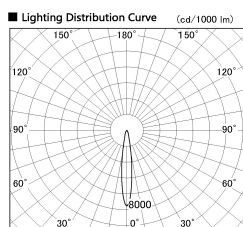

Item no. SD381-3515W9035

Series Name: Versa R-G (UL Track)
(SD381)

■ Direct Horizontal Illuminance SD381-3515W9035

φ	Illuminance Angle	Beam Angle	Vertical Illuminance (lx)
1	14°	15°	114280
240	5000		28570
	20000		12700
490	10000		7140
2	5000		4570
730			3170
3			2330
980	2.0	1 2	1790

Installation	Track mount
Type	High-efficiency tracklight
Fixture wattage	36W
Beam angle	15deg
Color Temp.	3500K
CRI	Ra>90
Luminous	3844 lm
Body	Die-castaluminumalloy
Body finish	White
Trim finish	White
Reflector finish	N/A
IP Rate	IP20
Light source	COB module
Input Voltage	AC220~240V
Dimming Type	Non-Dimmable
Certificate	CE,CCC
Cut Hole	N/A