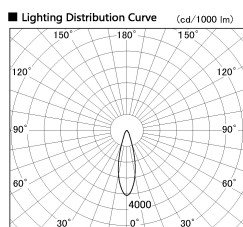

Item no. SD381-3530W9035

Series Name: Versa R-G (UL Track)
(SD381)

Installation	Track mount
Type	High-efficiency tracklight
Fixture wattage	36W
Beam angle	28deg
Color Temp.	3500K
CRI	Ra>90
Luminous	3850 lm
Body	Die-castaluminumalloy
Body finish	White
Trim finish	White
Reflector finish	N/A
IP Rate	IP20
Light source	COB module
Input Voltage	AC220~240V
Dimming Type	Non-Dimmable
Certificate	CE,CCC
Cut Hole	N/A