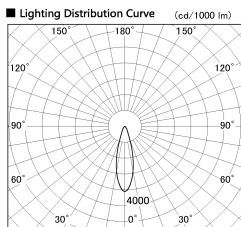

Item no. SD381-3530W9035

Series Name: Versa R-G (UL Track)  
(SD381)

■ Direct Horizontal Illuminance SD381-3530W9035

Illuminance Angle	Beam Angle	Vertical Illuminance (lx)
26°	28°	49290
		12320
		5480
		3080
		1970
		1370
		1010
		770

Installation	Track mount
Type	High-efficiency tracklight
Fixture wattage	36W
Beam angle	28deg
Color Temp.	3500K
CRI	Ra>90
Luminous	3850 lm
Body	Die-castaluminumalloy
Body finish	White
Trim finish	White
Reflector finish	N/A
IP Rate	IP20
Light source	COB module
Input Voltage	AC220~240V
Dimming Type	Non-Dimmable
Certificate	CE,CCC
Cut Hole	N/A