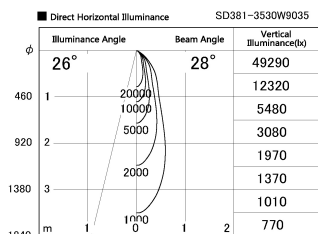

Item no. SD381-3530W9035

Series Name: Versa R-G (UL Track)
(SD381)

Installation	Track mount
Type	High-efficiency tracklight
Fixture wattage	36W
Beam angle	28deg
Color Temp.	3500K
CRI	Ra>90
Luminous	3850 lm
Body	Die-castaluminumalloy
Body finish	White
Trim finish	White
Reflector finish	N/A
IP Rate	IP20
Light source	COB module
Input Voltage	AC220~240V
Dimming Type	Non-Dimmable
Certificate	CE,CCC
Cut Hole	N/A