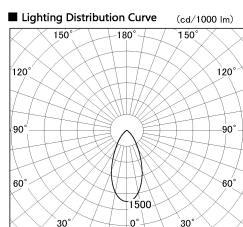

Item no. SD381-3540W9035

Series Name: Versa R-G (UL Track)
(SD381)

Installation	Track mount
Type	High-efficiency tracklight
Fixture wattage	36W
Beam angle	46deg
Color Temp.	3500K
CRI	Ra>90
Luminous	3615 lm
Body	Die-castaluminumalloy
Body finish	White
Trim finish	White
Reflector finish	N/A
IP Rate	IP20
Light source	COB module
Input Voltage	AC220~240V
Dimming Type	Non-Dimmable
Certificate	CE,CCC
Cut Hole	N/A