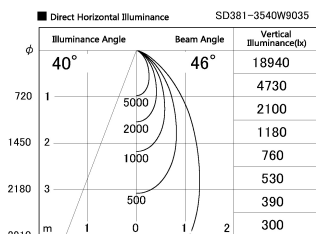

Item no. SD381-3540W9035

Series Name: Versa R-G (UL Track)
(SD381)

Installation	Track mount
Type	High-efficiency tracklight
Fixture wattage	36W
Beam angle	46deg
Color Temp.	3500K
CRI	Ra>90
Luminous	3615 lm
Body	Die-castaluminumalloy
Body finish	White
Trim finish	White
Reflector finish	N/A
IP Rate	IP20
Light source	COB module
Input Voltage	AC220~240V
Dimming Type	Non-Dimmable
Certificate	CE,CCC
Cut Hole	N/A