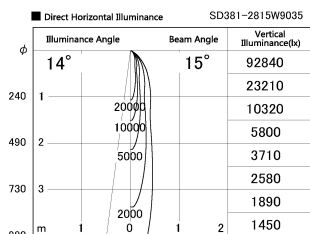

Item no. SD381-2815W9035

Series Name: Versa R-G (UL Track)
(SD381)

Installation	Track mount
Type	High-efficiency tracklight
Fixture wattage	28W
Beam angle	15deg
Color Temp.	3500K
CRI	Ra>90
Luminous	3097 lm
Body	Die-castaluminumalloy
Body finish	White
Trim finish	White
Reflector finish	N/A
IP Rate	IP20
Light source	COB module
Input Voltage	AC220~240V
Dimming Type	Non-Dimmable
Certificate	CE,CCC
Cut Hole	N/A