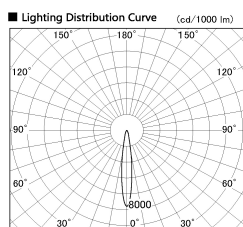

Item no. SD381-2815W9035

Series Name: Versa R-G (UL Track)
(SD381)

Installation	Track mount
Type	High-efficiency tracklight
Fixture wattage	28W
Beam angle	15deg
Color Temp.	3500K
CRI	Ra>90
Luminous	3097 lm
Body	Die-castaluminumalloy
Body finish	White
Trim finish	White
Reflector finish	N/A
IP Rate	IP20
Light source	COB module
Input Voltage	AC220~240V
Dimming Type	Non-Dimmable
Certificate	CE,CCC
Cut Hole	N/A