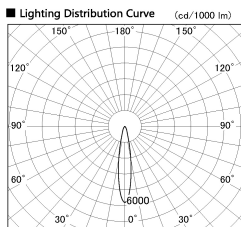

Item no. SD381-2820W9035

Series Name: Versa R-G (UL Track)
(SD381)

■ Direct Horizontal Illuminance SD381-2820W9035

φ	Illuminance Angle	Beam Angle	Vertical Illuminance (lx)
310	18°	18°	69890
170			17470
100			7770
630			4370
310			2800
170			1940
100			1430
1260			1090

Installation	Track mount
Type	High-efficiency tracklight
Fixture wattage	28W
Beam angle	18deg
Color Temp.	3500K
CRI	Ra>90
Luminous	3109 lm
Body	Die-castaluminumalloy
Body finish	White
Trim finish	White
Reflector finish	N/A
IP Rate	IP20
Light source	COB module
Input Voltage	AC220~240V
Dimming Type	Non-Dimmable
Certificate	CE,CCC
Cut Hole	N/A