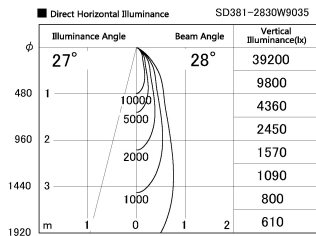

Item no. SD381-2830W9035

Series Name: Versa R-G (UL Track)
(SD381)

Installation	Track mount
Type	High-efficiency tracklight
Fixture wattage	28W
Beam angle	28deg
Color Temp.	3500K
CRI	Ra>90
Luminous	3137 lm
Body	Die-castaluminumalloy
Body finish	White
Trim finish	White
Reflector finish	N/A
IP Rate	IP20
Light source	COB module
Input Voltage	AC220~240V
Dimming Type	Non-Dimmable
Certificate	CE,CCC
Cut Hole	N/A