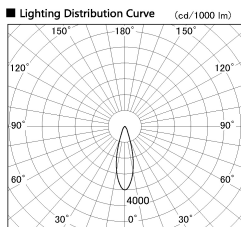

Item no. SD381-2830W9035

Series Name: Versa R-G (UL Track)
(SD381)

Installation	Track mount
Type	High-efficiency tracklight
Fixture wattage	28W
Beam angle	28deg
Color Temp.	3500K
CRI	Ra>90
Luminous	3137 lm
Body	Die-castaluminumalloy
Body finish	White
Trim finish	White
Reflector finish	N/A
IP Rate	IP20
Light source	COB module
Input Voltage	AC220~240V
Dimming Type	Non-Dimmable
Certificate	CE,CCC
Cut Hole	N/A