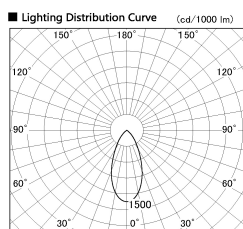

Item no. SD381-2840W9035

Series Name: Versa R-G (UL Track)
(SD381)

Installation	Track mount
Type	High-efficiency tracklight
Fixture wattage	28W
Beam angle	46deg
Color Temp.	3500K
CRI	Ra>90
Luminous	2917 lm
Body	Die-castaluminumalloy
Body finish	White
Trim finish	White
Reflector finish	N/A
IP Rate	IP20
Light source	COB module
Input Voltage	AC220~240V
Dimming Type	Non-Dimmable
Certificate	CE,CCC
Cut Hole	N/A