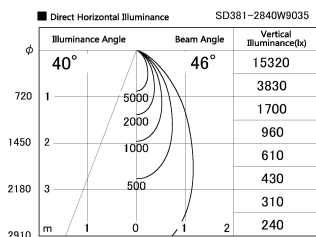

Item no. SD381-2840W9035

Series Name: Versa R-G (UL Track)
(SD381)

Installation	Track mount
Type	High-efficiency tracklight
Fixture wattage	28W
Beam angle	46deg
Color Temp.	3500K
CRI	Ra>90
Luminous	2917 lm
Body	Die-castaluminumalloy
Body finish	White
Trim finish	White
Reflector finish	N/A
IP Rate	IP20
Light source	COB module
Input Voltage	AC220~240V
Dimming Type	Non-Dimmable
Certificate	CE,CCC
Cut Hole	N/A