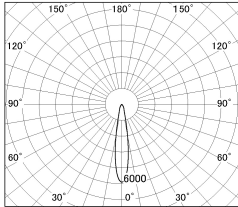

Item no. SD381-2515W9035

Series Name: Versa R-G (UL Track)
(SD381)

■ Lighting Distribution Curve (cd./1000 lm)

■ Direct Horizontal Illuminance SD381-2515W9035

Installation	Track mount
Type	High-efficiency tracklight
Fixture wattage	23W
Beam angle	18deg
Color Temp.	3500K
CRI	Ra>90
Luminous	2505 lm
Body	Die-castaluminumalloy
Body finish	White
Trim finish	White
Reflector finish	N/A
IP Rate	IP20
Light source	COB module
Input Voltage	AC220~240V
Dimming Type	Non-Dimmable
Certificate	CE,CCC
Cut Hole	N/A