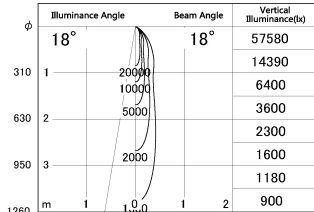

Item no. SD381-2515W9035

Series Name: Versa R-G (UL Track)
(SD381)

■ Lighting Distribution Curve (cd./1000 lm)

■ Direct Horizontal Illuminance SD381-2515W9035

Installation	Track mount
Type	High-efficiency tracklight
Fixture wattage	23W
Beam angle	18deg
Color Temp.	3500K
CRI	Ra>90
Luminous	2505 lm
Body	Die-castaluminumalloy
Body finish	White
Trim finish	White
Reflector finish	N/A
IP Rate	IP20
Light source	COB module
Input Voltage	AC220~240V
Dimming Type	Non-Dimmable
Certificate	CE,CCC
Cut Hole	N/A