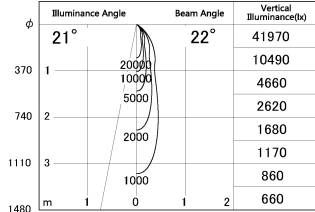

Installation	Track mount
Type	High-efficiency tracklight
Fixture wattage	23W
Beam angle	22deg
Color Temp.	3500K
CRI	Ra>90
Luminous	2538 lm
Body	Die-castaluminumalloy
Body finish	White
Trim finish	White
Reflector finish	N/A
IP Rate	IP20
Light source	COB module
Input Voltage	AC220~240V
Dimming Type	Non-Dimmable
Certificate	CE,CCC
Cut Hole	N/A