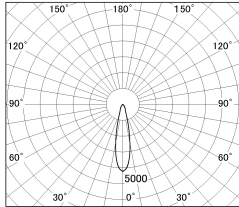

■ Lighting Distribution Curve (cd./1000 lm)

Installation	Track mount
Type	High-efficiency tracklight
Fixture wattage	23W
Beam angle	22deg
Color Temp.	3500K
CRI	Ra>90
Luminous	2538 lm
Body	Die-castaluminumalloy
Body finish	White
Trim finish	White
Reflector finish	N/A
IP Rate	IP20
Light source	COB module
Input Voltage	AC220~240V
Dimming Type	Non-Dimmable
Certificate	CE,CCC
Cut Hole	N/A