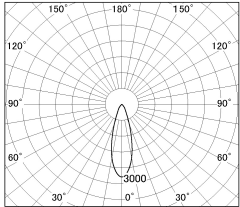

Item no. SD381-2530W9035

Series Name: Versa R-G (UL Track)
(SD381)

■ Lighting Distribution Curve (cd./1000 lm)

■ Direct Horizontal Illuminance SD381-2530W9035

Installation	Track mount
Type	High-efficiency tracklight
Fixture wattage	23W
Beam angle	30deg
Color Temp.	3500K
CRI	Ra>90
Luminous	2521 lm
Body	Die-castaluminumalloy
Body finish	White
Trim finish	White
Reflector finish	N/A
IP Rate	IP20
Light source	COB module
Input Voltage	AC220~240V
Dimming Type	Non-Dimmable
Certificate	CE,CCC
Cut Hole	N/A