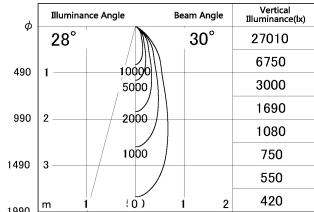

Item no. SD381-2530W9035

Series Name: Versa R-G (UL Track)
(SD381)

■ Lighting Distribution Curve (cd./1000 lm)

■ Direct Horizontal Illuminance SD381-2530W9035

Installation	Track mount
Type	High-efficiency tracklight
Fixture wattage	23W
Beam angle	30deg
Color Temp.	3500K
CRI	Ra>90
Luminous	2521 lm
Body	Die-castaluminumalloy
Body finish	White
Trim finish	White
Reflector finish	N/A
IP Rate	IP20
Light source	COB module
Input Voltage	AC220~240V
Dimming Type	Non-Dimmable
Certificate	CE,CCC
Cut Hole	N/A