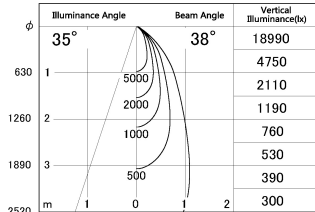

Item no. SD381-2540W9035

Series Name: Versa R-G (UL Track)
(SD381)

■ Lighting Distribution Curve (cd./1000 lm)

■ Direct Horizontal Illuminance SD381-2540W9035

Installation	Track mount
Type	High-efficiency tracklight
Fixture wattage	23W
Beam angle	38deg
Color Temp.	3500K
CRI	Ra>90
Luminous	2464 lm
Body	Die-castaluminumalloy
Body finish	White
Trim finish	White
Reflector finish	N/A
IP Rate	IP20
Light source	COB module
Input Voltage	AC220~240V
Dimming Type	Non-Dimmable
Certificate	CE,CCC
Cut Hole	N/A