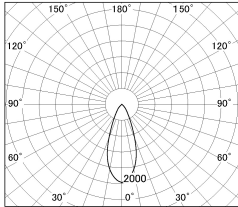

Item no. SD381-2540W9035

Series Name: Versa R-G (UL Track)
(SD381)

■ Lighting Distribution Curve (cd./1000 lm)

■ Direct Horizontal Illuminance SD381-2540W9035

Installation	Track mount
Type	High-efficiency tracklight
Fixture wattage	23W
Beam angle	38deg
Color Temp.	3500K
CRI	Ra>90
Luminous	2464 lm
Body	Die-castaluminumalloy
Body finish	White
Trim finish	White
Reflector finish	N/A
IP Rate	IP20
Light source	COB module
Input Voltage	AC220~240V
Dimming Type	Non-Dimmable
Certificate	CE,CCC
Cut Hole	N/A