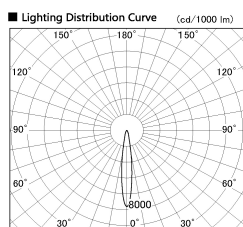

Item no. SD381-2615W9035

Series Name: Versa R-G (UL Track)
(SD381)

■ Direct Horizontal Illuminance SD381-2615W9035

φ	Illuminance Angle	Beam Angle	Vertical Illuminance (lx)
1	14°	15°	81330
240			20330
			9040
490			5080
2			3250
730			2260
3			1660
980			1270

Installation	Track mount
Type	High-efficiency tracklight
Fixture wattage	23W
Beam angle	15deg
Color Temp.	3500K
CRI	Ra>90
Luminous	2707 lm
Body	Die-castaluminumalloy
Body finish	White
Trim finish	White
Reflector finish	N/A
IP Rate	IP20
Light source	COB module
Input Voltage	AC220~240V
Dimming Type	Non-Dimmable
Certificate	CE,CCC
Cut Hole	N/A