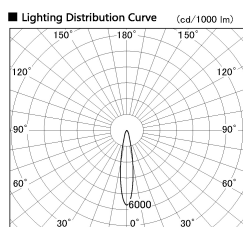

Item no. SD381-2620W9035

Series Name: Versa R-G (UL Track)
(SD381)

Installation	Track mount
Type	High-efficiency tracklight
Fixture wattage	23W
Beam angle	18deg
Color Temp.	3500K
CRI	Ra>90
Luminous	2736 lm
Body	Die-castaluminumalloy
Body finish	White
Trim finish	White
Reflector finish	N/A
IP Rate	IP20
Light source	COB module
Input Voltage	AC220~240V
Dimming Type	Non-Dimmable
Certificate	CE,CCC
Cut Hole	N/A