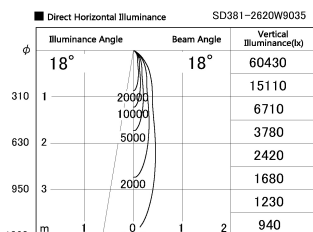

Item no. SD381-2620W9035

Series Name: Versa R-G (UL Track)
(SD381)

Installation	Track mount
Type	High-efficiency tracklight
Fixture wattage	23W
Beam angle	18deg
Color Temp.	3500K
CRI	Ra>90
Luminous	2736 lm
Body	Die-castaluminumalloy
Body finish	White
Trim finish	White
Reflector finish	N/A
IP Rate	IP20
Light source	COB module
Input Voltage	AC220~240V
Dimming Type	Non-Dimmable
Certificate	CE,CCC
Cut Hole	N/A