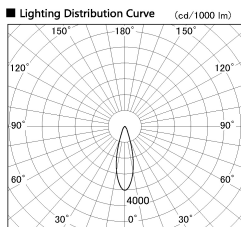

Item no. SD381-2630W9035

Series Name: Versa R-G (UL Track)  
(SD381)

Installation	Track mount
Type	High-efficiency tracklight
Fixture wattage	23W
Beam angle	28deg
Color Temp.	3500K
CRI	Ra>90
Luminous	2743 lm
Body	Die-castaluminumalloy
Body finish	White
Trim finish	White
Reflector finish	N/A
IP Rate	IP20
Light source	COB module
Input Voltage	AC220~240V
Dimming Type	Non-Dimmable
Certificate	CE,CCC
Cut Hole	N/A