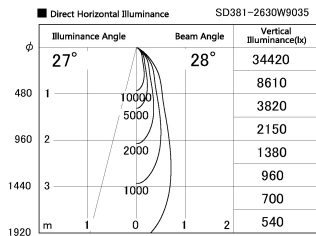

Item no. SD381-2630W9035

Series Name: Versa R-G (UL Track)  
(SD381)

Installation	Track mount
Type	High-efficiency tracklight
Fixture wattage	23W
Beam angle	28deg
Color Temp.	3500K
CRI	Ra>90
Luminous	2743 lm
Body	Die-castaluminumalloy
Body finish	White
Trim finish	White
Reflector finish	N/A
IP Rate	IP20
Light source	COB module
Input Voltage	AC220~240V
Dimming Type	Non-Dimmable
Certificate	CE,CCC
Cut Hole	N/A