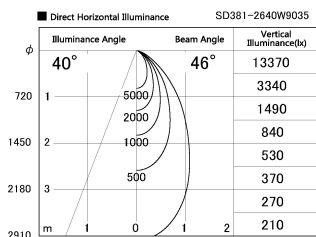

Item no. SD381-2640W9035

Series Name: Versa R-G (UL Track)
(SD381)

| | |
|------------------|----------------------------|
| Installation | Track mount |
| Type | High-efficiency tracklight |
| Fixture wattage | 23W |
| Beam angle | 46deg |
| Color Temp. | 3500K |
| CRI | Ra>90 |
| Luminous | 2559 lm |
| Body | Die-castaluminumalloy |
| Body finish | White |
| Trim finish | White |
| Reflector finish | N/A |
| IP Rate | IP20 |
| Light source | COB module |
| Input Voltage | AC220~240V |
| Dimming Type | Non-Dimmable |
| Certificate | CE,CCC |
| Cut Hole | N/A |