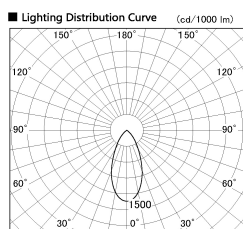

Item no. SD381-2640W9035

Series Name: Versa R-G (UL Track)
(SD381)

| | |
|------------------|----------------------------|
| Installation | Track mount |
| Type | High-efficiency tracklight |
| Fixture wattage | 23W |
| Beam angle | 46deg |
| Color Temp. | 3500K |
| CRI | Ra>90 |
| Luminous | 2559 lm |
| Body | Die-castaluminumalloy |
| Body finish | White |
| Trim finish | White |
| Reflector finish | N/A |
| IP Rate | IP20 |
| Light source | COB module |
| Input Voltage | AC220~240V |
| Dimming Type | Non-Dimmable |
| Certificate | CE,CCC |
| Cut Hole | N/A |