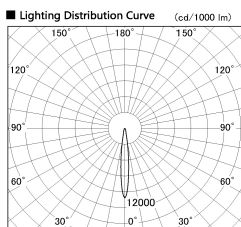

Item no. SD381-2015W9035

Series Name: Versa R-G (UL Track)
(SD381)

■ Direct Horizontal Illuminance SD381-2015W9035

| φ | Illuminance Angle | Beam Angle | Vertical Illuminance (lx) | |
|-----|-------------------|------------|---------------------------|---|
| 190 | 11° | 12° | 83700 | |
| 1 | | | 20920 | |
| | | | 9300 | |
| 380 | | | 5230 | |
| 2 | | | 3350 | |
| 570 | | | 2320 | |
| 3 | | | 1710 | |
| 770 | | | 1310 | |
| m | 1 | 0 | 1 | 2 |

| | |
|------------------|----------------------------|
| Installation | Track mount |
| Type | High-efficiency tracklight |
| Fixture wattage | 20W |
| Beam angle | 12deg |
| Color Temp. | 3500K |
| CRI | Ra>90 |
| Luminous | 2038 lm |
| Body | Die-castaluminumalloy |
| Body finish | White |
| Trim finish | White |
| Reflector finish | N/A |
| IP Rate | IP20 |
| Light source | COB module |
| Input Voltage | AC220~240V |
| Dimming Type | Non-Dimmable |
| Certificate | CE,CCC |
| Cut Hole | N/A |