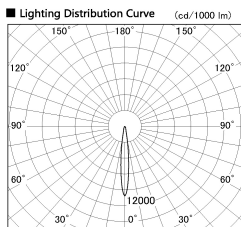

Item no. SD381-2015W9035

Series Name: Versa R-G (UL Track)
(SD381)

■ Direct Horizontal Illuminance SD381-2015W9035

φ	Illuminance Angle	Beam Angle	Vertical Illuminance (lx)	
190	11°	12°	83700	
1			20920	
			9300	
380			5230	
2			3350	
570			2320	
3			1710	
770			1310	
m	1	0	1	2

Installation	Track mount
Type	High-efficiency tracklight
Fixture wattage	20W
Beam angle	12deg
Color Temp.	3500K
CRI	Ra>90
Luminous	2038 lm
Body	Die-castaluminumalloy
Body finish	White
Trim finish	White
Reflector finish	N/A
IP Rate	IP20
Light source	COB module
Input Voltage	AC220~240V
Dimming Type	Non-Dimmable
Certificate	CE,CCC
Cut Hole	N/A