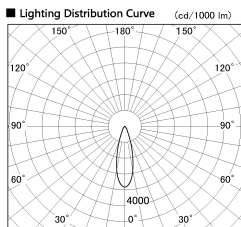

Item no. SD381-2030W9035

Series Name: Versa R-G (UL Track)
(SD381)

Installation	Track mount
Type	High-efficiency tracklight
Fixture wattage	20W
Beam angle	29deg
Color Temp.	3500K
CRI	Ra>90
Luminous	2053 lm
Body	Die-castaluminumalloy
Body finish	White
Trim finish	White
Reflector finish	N/A
IP Rate	IP20
Light source	COB module
Input Voltage	AC220~240V
Dimming Type	Non-Dimmable
Certificate	CE,CCC
Cut Hole	N/A