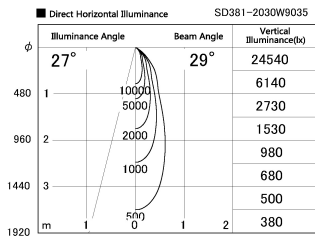

Item no. SD381-2030W9035

Series Name: Versa R-G (UL Track)
(SD381)

Installation	Track mount
Type	High-efficiency tracklight
Fixture wattage	20W
Beam angle	29deg
Color Temp.	3500K
CRI	Ra>90
Luminous	2053 lm
Body	Die-castaluminumalloy
Body finish	White
Trim finish	White
Reflector finish	N/A
IP Rate	IP20
Light source	COB module
Input Voltage	AC220~240V
Dimming Type	Non-Dimmable
Certificate	CE,CCC
Cut Hole	N/A