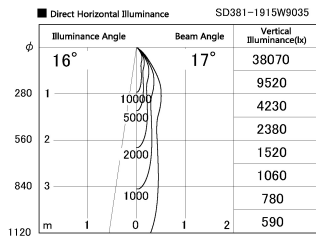

Item no. SD381-1915W9035

Series Name: Versa R-G (UL Track)  
(SD381)

Installation	Track mount
Type	High-efficiency tracklight
Fixture wattage	18.6W
Beam angle	17deg
Color Temp.	3500K
CRI	Ra>90
Luminous	1704 lm
Body	Die-castaluminumalloy
Body finish	White
Trim finish	White
Reflector finish	N/A
IP Rate	IP20
Light source	COB module
Input Voltage	AC220~240V
Dimming Type	Non-Dimmable
Certificate	CE,CCC
Cut Hole	N/A