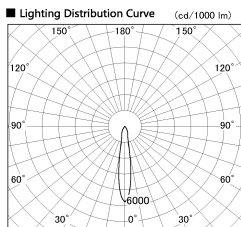

Item no. SD381-1915W9035

Series Name: Versa R-G (UL Track)  
(SD381)

Installation	Track mount
Type	High-efficiency tracklight
Fixture wattage	18.6W
Beam angle	17deg
Color Temp.	3500K
CRI	Ra>90
Luminous	1704 lm
Body	Die-castaluminumalloy
Body finish	White
Trim finish	White
Reflector finish	N/A
IP Rate	IP20
Light source	COB module
Input Voltage	AC220~240V
Dimming Type	Non-Dimmable
Certificate	CE,CCC
Cut Hole	N/A