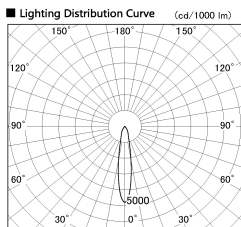

Item no. SD381-1920W9035

Series Name: Versa R-G (UL Track)
(SD381)

Installation	Track mount
Type	High-efficiency tracklight
Fixture wattage	18.6W
Beam angle	18deg
Color Temp.	3500K
CRI	Ra>90
Luminous	1611 lm
Body	Die-castaluminumalloy
Body finish	White
Trim finish	White
Reflector finish	N/A
IP Rate	IP20
Light source	COB module
Input Voltage	AC220~240V
Dimming Type	Non-Dimmable
Certificate	CE,CCC
Cut Hole	N/A