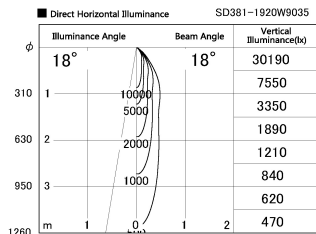

Item no. SD381-1920W9035

Series Name: Versa R-G (UL Track)
(SD381)

Installation	Track mount
Type	High-efficiency tracklight
Fixture wattage	18.6W
Beam angle	18deg
Color Temp.	3500K
CRI	Ra>90
Luminous	1611 lm
Body	Die-castaluminumalloy
Body finish	White
Trim finish	White
Reflector finish	N/A
IP Rate	IP20
Light source	COB module
Input Voltage	AC220~240V
Dimming Type	Non-Dimmable
Certificate	CE,CCC
Cut Hole	N/A