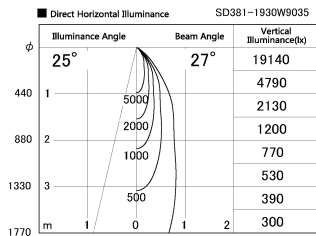

Item no. SD381-1930W9035

Series Name: Versa R-G (UL Track)
(SD381)

Installation	Track mount
Type	High-efficiency tracklight
Fixture wattage	18.6W
Beam angle	27deg
Color Temp.	3500K
CRI	Ra>90
Luminous	1588 lm
Body	Die-castaluminumalloy
Body finish	White
Trim finish	White
Reflector finish	N/A
IP Rate	IP20
Light source	COB module
Input Voltage	AC220~240V
Dimming Type	Non-Dimmable
Certificate	CE,CCC
Cut Hole	N/A