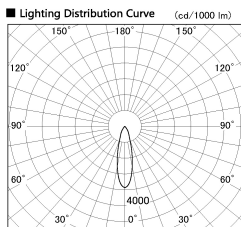

Item no. SD381-1930W9035

Series Name: Versa R-G (UL Track)
(SD381)

Installation	Track mount
Type	High-efficiency tracklight
Fixture wattage	18.6W
Beam angle	27deg
Color Temp.	3500K
CRI	Ra>90
Luminous	1588 lm
Body	Die-castaluminumalloy
Body finish	White
Trim finish	White
Reflector finish	N/A
IP Rate	IP20
Light source	COB module
Input Voltage	AC220~240V
Dimming Type	Non-Dimmable
Certificate	CE,CCC
Cut Hole	N/A