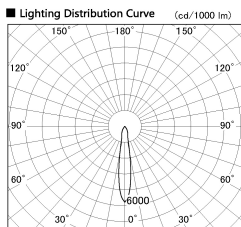

Item no. SD381-1115W9035

Series Name: Versa R-G (UL Track)
(SD381)

■ Direct Horizontal Illuminance SD381-1115W9035

φ	Illuminance Angle	Beam Angle	Vertical Illuminance (lx)
280	16°	17°	23110
1			5780
			2570
560			1440
2			920
			640
840			470
3			360
1120			360
m	1	1	2

Installation	Track mount
Type	High-efficiency tracklight
Fixture wattage	10.5W
Beam angle	17deg
Color Temp.	3500K
CRI	Ra>90
Luminous	1033 lm
Body	Die-castaluminumalloy
Body finish	White
Trim finish	White
Reflector finish	N/A
IP Rate	IP20
Light source	COB module
Input Voltage	AC220~240V
Dimming Type	Non-Dimmable
Certificate	CE,CCC
Cut Hole	N/A