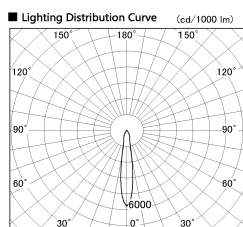

Item no. SD381-1115W9035

Series Name: Versa R-G (UL Track)
(SD381)

■ Direct Horizontal Illuminance SD381-1115W9035

φ	Illuminance Angle	Beam Angle	Vertical Illuminance (lx)
1	16°	17°	23110
280			5780
			2570
560			1440
			920
840			640
			470
1120			360

Installation	Track mount
Type	High-efficiency tracklight
Fixture wattage	10.5W
Beam angle	17deg
Color Temp.	3500K
CRI	Ra>90
Luminous	1033 lm
Body	Die-castaluminumalloy
Body finish	White
Trim finish	White
Reflector finish	N/A
IP Rate	IP20
Light source	COB module
Input Voltage	AC220~240V
Dimming Type	Non-Dimmable
Certificate	CE,CCC
Cut Hole	N/A