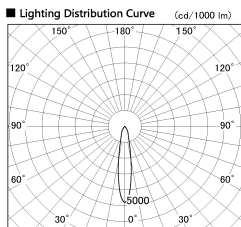

Item no. SD381-1120W9035

Series Name: Versa R-G (UL Track)
(SD381)

Installation	Track mount
Type	High-efficiency tracklight
Fixture wattage	10.5W
Beam angle	18deg
Color Temp.	3500K
CRI	Ra>90
Luminous	982 lm
Body	Die-castaluminumalloy
Body finish	White
Trim finish	White
Reflector finish	N/A
IP Rate	IP20
Light source	COB module
Input Voltage	AC220~240V
Dimming Type	Non-Dimmable
Certificate	CE,CCC
Cut Hole	N/A