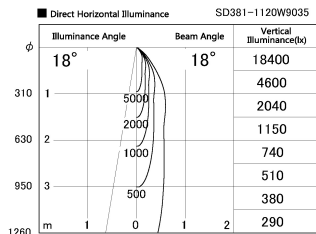

Item no. SD381-1120W9035

Series Name: Versa R-G (UL Track)
(SD381)

Installation	Track mount
Type	High-efficiency tracklight
Fixture wattage	10.5W
Beam angle	18deg
Color Temp.	3500K
CRI	Ra>90
Luminous	982 lm
Body	Die-castaluminumalloy
Body finish	White
Trim finish	White
Reflector finish	N/A
IP Rate	IP20
Light source	COB module
Input Voltage	AC220~240V
Dimming Type	Non-Dimmable
Certificate	CE,CCC
Cut Hole	N/A