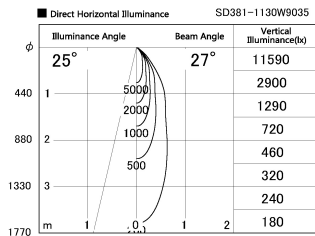

Item no. SD381-1130W9035

Series Name: Versa R-G (UL Track)
(SD381)

Installation	Track mount
Type	High-efficiency tracklight
Fixture wattage	10.5W
Beam angle	27deg
Color Temp.	3500K
CRI	Ra>90
Luminous	960 lm
Body	Die-castaluminumalloy
Body finish	White
Trim finish	White
Reflector finish	N/A
IP Rate	IP20
Light source	COB module
Input Voltage	AC220~240V
Dimming Type	Non-Dimmable
Certificate	CE,CCC
Cut Hole	N/A