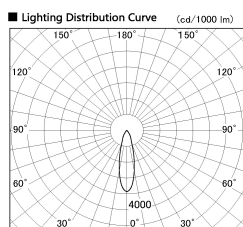

Item no. SD381-1130W9035

Series Name: Versa R-G (UL Track)
(SD381)

Installation	Track mount
Type	High-efficiency tracklight
Fixture wattage	10.5W
Beam angle	27deg
Color Temp.	3500K
CRI	Ra>90
Luminous	960 lm
Body	Die-castaluminumalloy
Body finish	White
Trim finish	White
Reflector finish	N/A
IP Rate	IP20
Light source	COB module
Input Voltage	AC220~240V
Dimming Type	Non-Dimmable
Certificate	CE,CCC
Cut Hole	N/A