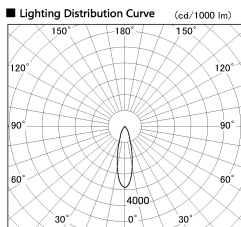

Item no. SD381-1130W9035

Series Name: Versa R-G (UL Track)
(SD381)

Installation	Track mount
Type	High-efficiency tracklight
Fixture wattage	10.5W
Beam angle	27deg
Color Temp.	3500K
CRI	Ra>90
Luminous	960 lm
Body	Die-castaluminumalloy
Body finish	White
Trim finish	White
Reflector finish	N/A
IP Rate	IP20
Light source	COB module
Input Voltage	AC220~240V
Dimming Type	Non-Dimmable
Certificate	CE,CCC
Cut Hole	N/A