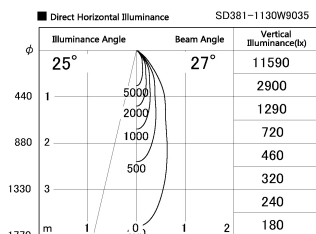

Item no. SD381-1130W9035

Series Name: Versa R-G (UL Track)
(SD381)

Installation	Track mount
Type	High-efficiency tracklight
Fixture wattage	10.5W
Beam angle	27deg
Color Temp.	3500K
CRI	Ra>90
Luminous	960 lm
Body	Die-castaluminumalloy
Body finish	White
Trim finish	White
Reflector finish	N/A
IP Rate	IP20
Light source	COB module
Input Voltage	AC220~240V
Dimming Type	Non-Dimmable
Certificate	CE,CCC
Cut Hole	N/A