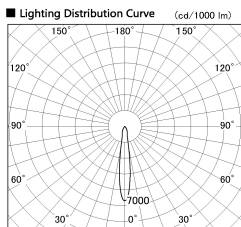

Item no. SD381-0815W9035

Series Name: Versa R-G (UL Track)
(SD381)

Installation	Track mount
Type	High-efficiency tracklight
Fixture wattage	7.5W
Beam angle	15deg
Color Temp.	3500K
CRI	Ra>90
Luminous	761 lm
Body	Die-castaluminumalloy
Body finish	White
Trim finish	White
Reflector finish	N/A
IP Rate	IP20
Light source	COB module
Input Voltage	AC220~240V
Dimming Type	Non-Dimmable
Certificate	CE,CCC
Cut Hole	N/A