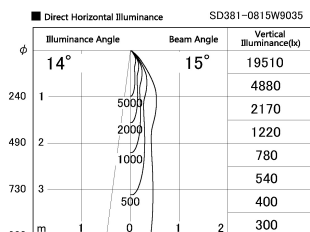

Item no. SD381-0815W9035

Series Name: Versa R-G (UL Track)  
(SD381)

Installation	Track mount
Type	High-efficiency tracklight
Fixture wattage	7.5W
Beam angle	15deg
Color Temp.	3500K
CRI	Ra>90
Luminous	761 lm
Body	Die-castaluminumalloy
Body finish	White
Trim finish	White
Reflector finish	N/A
IP Rate	IP20
Light source	COB module
Input Voltage	AC220~240V
Dimming Type	Non-Dimmable
Certificate	CE,CCC
Cut Hole	N/A