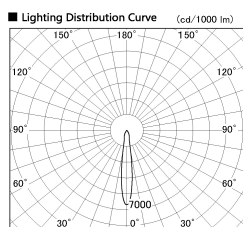

Item no. SD381-0815W9035

Series Name: Versa R-G (UL Track)  
(SD381)

Installation	Track mount
Type	High-efficiency tracklight
Fixture wattage	7.5W
Beam angle	15deg
Color Temp.	3500K
CRI	Ra>90
Luminous	761 lm
Body	Die-castaluminumalloy
Body finish	White
Trim finish	White
Reflector finish	N/A
IP Rate	IP20
Light source	COB module
Input Voltage	AC220~240V
Dimming Type	Non-Dimmable
Certificate	CE,CCC
Cut Hole	N/A