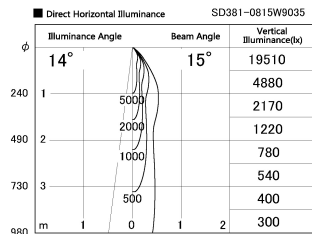

Item no. SD381-0815W9035

Series Name: Versa R-G (UL Track)
(SD381)

Installation	Track mount
Type	High-efficiency tracklight
Fixture wattage	7.5W
Beam angle	15deg
Color Temp.	3500K
CRI	Ra>90
Luminous	761 lm
Body	Die-castaluminumalloy
Body finish	White
Trim finish	White
Reflector finish	N/A
IP Rate	IP20
Light source	COB module
Input Voltage	AC220~240V
Dimming Type	Non-Dimmable
Certificate	CE,CCC
Cut Hole	N/A