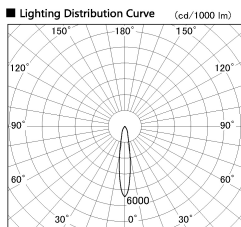

Item no. SD381-0820W9035

Series Name: Versa R-G (UL Track)
(SD381)

■ Direct Horizontal Illuminance SD381-0820W9035

Illuminance Angle	Beam Angle	Vertical Illuminance (lx)
17°	17°	14930
1		3730
5000		1660
2000		930
1000		600
500		410
300		300
230		230

Installation	Track mount
Type	High-efficiency tracklight
Fixture wattage	7.5W
Beam angle	17deg
Color Temp.	3500K
CRI	Ra>90
Luminous	720 lm
Body	Die-castaluminumalloy
Body finish	White
Trim finish	White
Reflector finish	N/A
IP Rate	IP20
Light source	COB module
Input Voltage	AC220~240V
Dimming Type	Non-Dimmable
Certificate	CE,CCC
Cut Hole	N/A