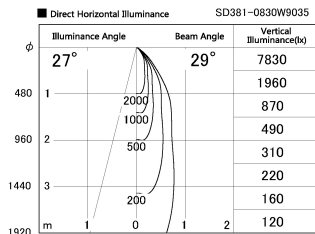

Item no. SD381-0830W9035

Series Name: Versa R-G (UL Track)
(SD381)

Installation	Track mount
Type	High-efficiency tracklight
Fixture wattage	7.5W
Beam angle	29deg
Color Temp.	3500K
CRI	Ra>90
Luminous	715 lm
Body	Die-cast aluminum alloy
Body finish	White
Trim finish	White
Reflector finish	N/A
IP Rate	IP20
Light source	COB module
Input Voltage	AC220~240V
Dimming Type	Non-Dimmable
Certificate	CE,CCC
Cut Hole	N/A