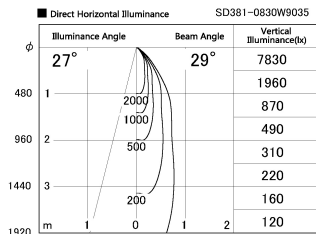

Item no. SD381-0830W9035

Series Name: Versa R-G (UL Track)
(SD381)

Installation	Track mount
Type	High-efficiency tracklight
Fixture wattage	7.5W
Beam angle	29deg
Color Temp.	3500K
CRI	Ra>90
Luminous	715 lm
Body	Die-castaluminumalloy
Body finish	White
Trim finish	White
Reflector finish	N/A
IP Rate	IP20
Light source	COB module
Input Voltage	AC220~240V
Dimming Type	Non-Dimmable
Certificate	CE,CCC
Cut Hole	N/A