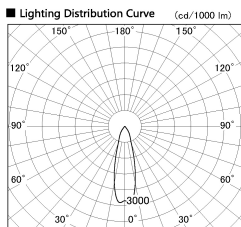

Item no. SD381-0830W9035

Series Name: Versa R-G (UL Track)
(SD381)

Installation	Track mount
Type	High-efficiency tracklight
Fixture wattage	7.5W
Beam angle	29deg
Color Temp.	3500K
CRI	Ra>90
Luminous	715 lm
Body	Die-castaluminumalloy
Body finish	White
Trim finish	White
Reflector finish	N/A
IP Rate	IP20
Light source	COB module
Input Voltage	AC220~240V
Dimming Type	Non-Dimmable
Certificate	CE,CCC
Cut Hole	N/A