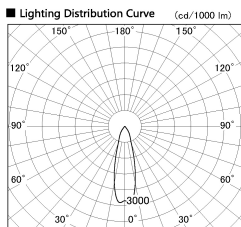

Item no. SD381-0830W9035

Series Name: Versa R-G (UL Track)
(SD381)

Installation	Track mount
Type	High-efficiency tracklight
Fixture wattage	7.5W
Beam angle	29deg
Color Temp.	3500K
CRI	Ra>90
Luminous	715 lm
Body	Die-cast aluminum alloy
Body finish	White
Trim finish	White
Reflector finish	N/A
IP Rate	IP20
Light source	COB module
Input Voltage	AC220~240V
Dimming Type	Non-Dimmable
Certificate	CE,CCC
Cut Hole	N/A