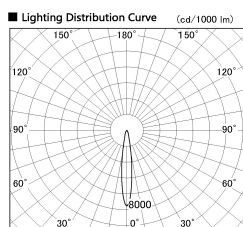

Item no. SD381-3515W9040

Series Name: Versa R-G (UL Track)
(SD381)

■ Direct Horizontal Illuminance SD381-3515W9040

φ	Illuminance Angle	Beam Angle	Vertical Illuminance (lx)
1	14°	15°	115900
240	5000		28980
	20000		12880
490	10000		7240
2	5000		4640
730			3220
3			2370
980			1810

Installation	Track mount
Type	High-efficiency tracklight
Fixture wattage	36W
Beam angle	15deg
Color Temp.	4000K
CRI	Ra>90
Luminous	3882 lm
Body	Die-castaluminumalloy
Body finish	White
Trim finish	White
Reflector finish	N/A
IP Rate	IP20
Light source	COB module
Input Voltage	AC220~240V
Dimming Type	Non-Dimmable
Certificate	CE,CCC
Cut Hole	N/A