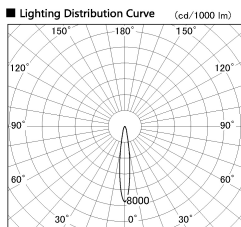

Item no. SD381-3515W9040

Series Name: Versa R-G (UL Track)
(SD381)

■ Direct Horizontal Illuminance SD381-3515W9040

φ	Illuminance Angle	Beam Angle	Vertical Illuminance (lx)
1	14°	15°	115900
240	5000		28980
	2000		12880
490	1000		7240
2			4640
730	500		3220
3			2370
980	250		1810

Installation	Track mount
Type	High-efficiency tracklight
Fixture wattage	36W
Beam angle	15deg
Color Temp.	4000K
CRI	Ra>90
Luminous	3882 lm
Body	Die-castaluminumalloy
Body finish	White
Trim finish	White
Reflector finish	N/A
IP Rate	IP20
Light source	COB module
Input Voltage	AC220~240V
Dimming Type	Non-Dimmable
Certificate	CE,CCC
Cut Hole	N/A