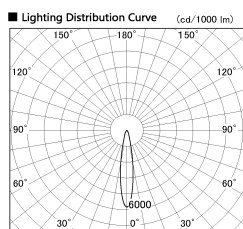

Item no. SD381-3520W9040

Series Name: Versa R-G (UL Track)
(SD381)

Installation	Track mount
Type	High-efficiency tracklight
Fixture wattage	36W
Beam angle	18deg
Color Temp.	4000K
CRI	Ra>90
Luminous	3876 lm
Body	Die-castaluminumalloy
Body finish	White
Trim finish	White
Reflector finish	N/A
IP Rate	IP20
Light source	COB module
Input Voltage	AC220~240V
Dimming Type	Non-Dimmable
Certificate	CE,CCC
Cut Hole	N/A

Direct Horizontal Illuminance SD381-3520W9040

φ	Illuminance Angle	Beam Angle	Vertical Illuminance (lx)
310	18°	18°	88250
310			22060
630			9810
630			5520
950			3530
950			2450
1260			1800
1260			1380