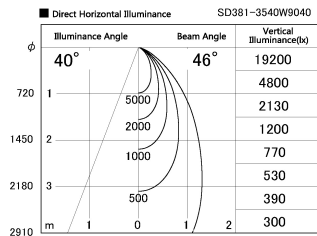

Item no. SD381-3540W9040

Series Name: Versa R-G (UL Track)
(SD381)

Installation	Track mount
Type	High-efficiency tracklight
Fixture wattage	36W
Beam angle	46deg
Color Temp.	4000K
CRI	Ra>90
Luminous	3651 lm
Body	Die-castaluminumalloy
Body finish	White
Trim finish	White
Reflector finish	N/A
IP Rate	IP20
Light source	COB module
Input Voltage	AC220~240V
Dimming Type	Non-Dimmable
Certificate	CE,CCC
Cut Hole	N/A