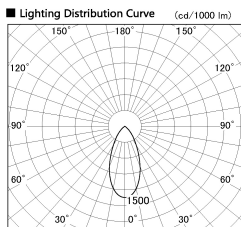

Item no. SD381-3540W9040

Series Name: Versa R-G (UL Track)
(SD381)

Installation	Track mount
Type	High-efficiency tracklight
Fixture wattage	36W
Beam angle	46deg
Color Temp.	4000K
CRI	Ra>90
Luminous	3651 lm
Body	Die-castaluminumalloy
Body finish	White
Trim finish	White
Reflector finish	N/A
IP Rate	IP20
Light source	COB module
Input Voltage	AC220~240V
Dimming Type	Non-Dimmable
Certificate	CE,CCC
Cut Hole	N/A