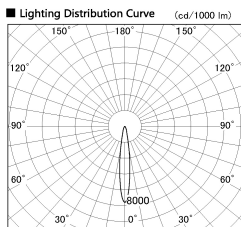

Item no. SD381-2815W9040

Series Name: Versa R-G (UL Track)
(SD381)

Installation	Track mount
Type	High-efficiency tracklight
Fixture wattage	28W
Beam angle	15deg
Color Temp.	4000K
CRI	Ra>90
Luminous	3128 lm
Body	Die-castaluminumalloy
Body finish	White
Trim finish	White
Reflector finish	N/A
IP Rate	IP20
Light source	COB module
Input Voltage	AC220~240V
Dimming Type	Non-Dimmable
Certificate	CE,CCC
Cut Hole	N/A