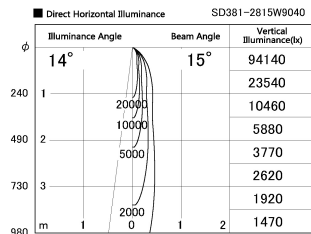

Item no. SD381-2815W9040

Series Name: Versa R-G (UL Track)
(SD381)

Installation	Track mount
Type	High-efficiency tracklight
Fixture wattage	28W
Beam angle	15deg
Color Temp.	4000K
CRI	Ra>90
Luminous	3128 lm
Body	Die-castaluminumalloy
Body finish	White
Trim finish	White
Reflector finish	N/A
IP Rate	IP20
Light source	COB module
Input Voltage	AC220~240V
Dimming Type	Non-Dimmable
Certificate	CE,CCC
Cut Hole	N/A