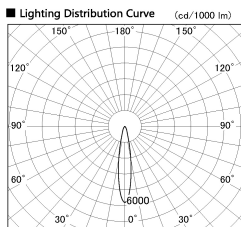

Item no. SD381-2820W9040

Series Name: Versa R-G (UL Track)  
(SD381)

■ Direct Horizontal Illuminance SD381-2820W9040

φ	Illuminance Angle	Beam Angle	Vertical Illuminance (lx)
310	18°	18°	70860
310			17720
630			7870
630			4430
950			2830
950			1970
1260			1450
1260			1110

Installation	Track mount
Type	High-efficiency tracklight
Fixture wattage	28W
Beam angle	18deg
Color Temp.	4000K
CRI	Ra>90
Luminous	3140 lm
Body	Die-castaluminumalloy
Body finish	White
Trim finish	White
Reflector finish	N/A
IP Rate	IP20
Light source	COB module
Input Voltage	AC220~240V
Dimming Type	Non-Dimmable
Certificate	CE,CCC
Cut Hole	N/A