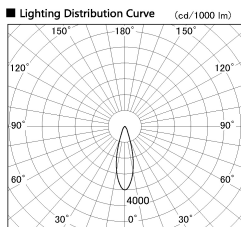

Item no. SD381-2830W9040

Series Name: Versa R-G (UL Track)  
(SD381)

Installation	Track mount
Type	High-efficiency tracklight
Fixture wattage	28W
Beam angle	28deg
Color Temp.	4000K
CRI	Ra>90
Luminous	3168 lm
Body	Die-castaluminumalloy
Body finish	White
Trim finish	White
Reflector finish	N/A
IP Rate	IP20
Light source	COB module
Input Voltage	AC220~240V
Dimming Type	Non-Dimmable
Certificate	CE,CCC
Cut Hole	N/A