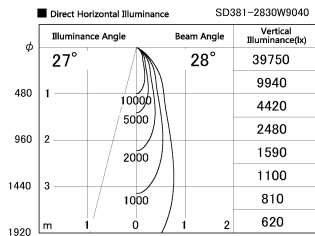

Item no. SD381-2830W9040

Series Name: Versa R-G (UL Track)  
(SD381)

Installation	Track mount
Type	High-efficiency tracklight
Fixture wattage	28W
Beam angle	28deg
Color Temp.	4000K
CRI	Ra>90
Luminous	3168 lm
Body	Die-castaluminumalloy
Body finish	White
Trim finish	White
Reflector finish	N/A
IP Rate	IP20
Light source	COB module
Input Voltage	AC220~240V
Dimming Type	Non-Dimmable
Certificate	CE,CCC
Cut Hole	N/A