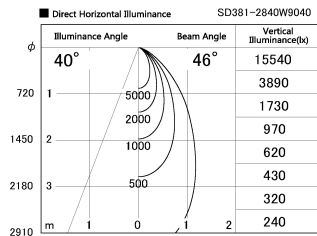

Item no. SD381-2840W9040

Series Name: Versa R-G (UL Track)  
(SD381)

Installation	Track mount
Type	High-efficiency tracklight
Fixture wattage	28W
Beam angle	46deg
Color Temp.	4000K
CRI	Ra>90
Luminous	2945 lm
Body	Die-castaluminumalloy
Body finish	White
Trim finish	White
Reflector finish	N/A
IP Rate	IP20
Light source	COB module
Input Voltage	AC220~240V
Dimming Type	Non-Dimmable
Certificate	CE,CCC
Cut Hole	N/A