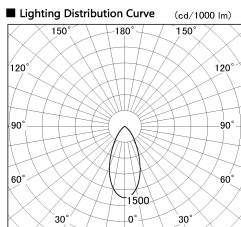

Item no. SD381-2840W9040

Series Name: Versa R-G (UL Track)  
(SD381)

Installation	Track mount
Type	High-efficiency tracklight
Fixture wattage	28W
Beam angle	46deg
Color Temp.	4000K
CRI	Ra>90
Luminous	2945 lm
Body	Die-castaluminumalloy
Body finish	White
Trim finish	White
Reflector finish	N/A
IP Rate	IP20
Light source	COB module
Input Voltage	AC220~240V
Dimming Type	Non-Dimmable
Certificate	CE,CCC
Cut Hole	N/A