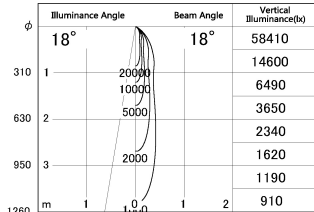

Item no. SD381-2515W9040

Series Name: Versa R-G (UL Track)
(SD381)

■ Lighting Distribution Curve (cd./1000 lm)

■ Direct Horizontal Illuminance SD381-2515W9040

Installation	Track mount
Type	High-efficiency tracklight
Fixture wattage	23W
Beam angle	18deg
Color Temp.	4000K
CRI	Ra>90
Luminous	2529 lm
Body	Die-castaluminumalloy
Body finish	White
Trim finish	White
Reflector finish	N/A
IP Rate	IP20
Light source	COB module
Input Voltage	AC220~240V
Dimming Type	Non-Dimmable
Certificate	CE,CCC
Cut Hole	N/A