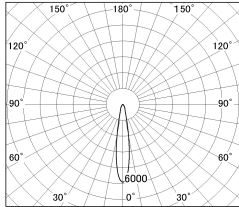

Item no. SD381-2515W9040

Series Name: Versa R-G (UL Track)
(SD381)

■ Lighting Distribution Curve (cd./1000 lm)

■ Direct Horizontal Illuminance SD381-2515W9040

Installation	Track mount
Type	High-efficiency tracklight
Fixture wattage	23W
Beam angle	18deg
Color Temp.	4000K
CRI	Ra>90
Luminous	2529 lm
Body	Die-castaluminumalloy
Body finish	White
Trim finish	White
Reflector finish	N/A
IP Rate	IP20
Light source	COB module
Input Voltage	AC220~240V
Dimming Type	Non-Dimmable
Certificate	CE,CCC
Cut Hole	N/A