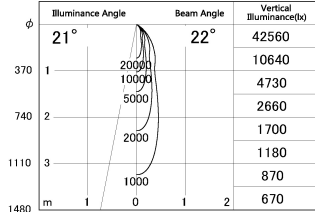

Installation	Track mount
Type	High-efficiency tracklight
Fixture wattage	23W
Beam angle	22deg
Color Temp.	4000K
CRI	Ra>90
Luminous	2563 lm
Body	Die-castaluminumalloy
Body finish	White
Trim finish	White
Reflector finish	N/A
IP Rate	IP20
Light source	COB module
Input Voltage	AC220~240V
Dimming Type	Non-Dimmable
Certificate	CE,CCC
Cut Hole	N/A