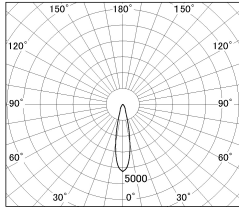

■ Lighting Distribution Curve (cd./1000 lm)

Installation	Track mount
Type	High-efficiency tracklight
Fixture wattage	23W
Beam angle	22deg
Color Temp.	4000K
CRI	Ra>90
Luminous	2563 lm
Body	Die-castaluminumalloy
Body finish	White
Trim finish	White
Reflector finish	N/A
IP Rate	IP20
Light source	COB module
Input Voltage	AC220~240V
Dimming Type	Non-Dimmable
Certificate	CE,CCC
Cut Hole	N/A