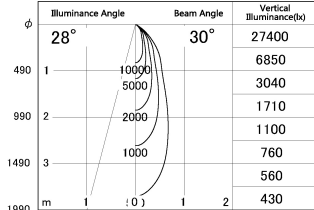

Installation	Track mount
Type	High-efficiency tracklight
Fixture wattage	23W
Beam angle	30deg
Color Temp.	4000K
CRI	Ra>90
Luminous	2546 lm
Body	Die-castaluminumalloy
Body finish	White
Trim finish	White
Reflector finish	N/A
IP Rate	IP20
Light source	COB module
Input Voltage	AC220~240V
Dimming Type	Non-Dimmable
Certificate	CE,CCC
Cut Hole	N/A