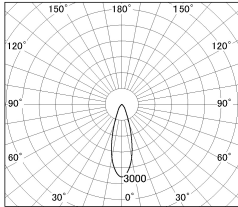

■ Lighting Distribution Curve (cd./1000 lm)

Installation	Track mount
Type	High-efficiency tracklight
Fixture wattage	23W
Beam angle	30deg
Color Temp.	4000K
CRI	Ra>90
Luminous	2546 lm
Body	Die-castaluminumalloy
Body finish	White
Trim finish	White
Reflector finish	N/A
IP Rate	IP20
Light source	COB module
Input Voltage	AC220~240V
Dimming Type	Non-Dimmable
Certificate	CE,CCC
Cut Hole	N/A