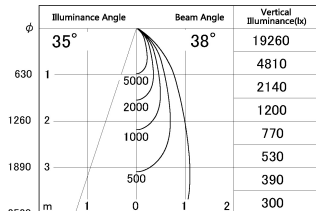

Installation	Track mount
Type	High-efficiency tracklight
Fixture wattage	23W
Beam angle	38deg
Color Temp.	4000K
CRI	Ra>90
Luminous	2488 lm
Body	Die-castaluminumalloy
Body finish	White
Trim finish	White
Reflector finish	N/A
IP Rate	IP20
Light source	COB module
Input Voltage	AC220~240V
Dimming Type	Non-Dimmable
Certificate	CE,CCC
Cut Hole	N/A