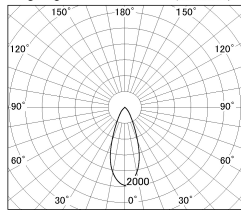

■ Lighting Distribution Curve (cd./1000 lm)

Installation	Track mount
Type	High-efficiency tracklight
Fixture wattage	23W
Beam angle	38deg
Color Temp.	4000K
CRI	Ra>90
Luminous	2488 lm
Body	Die-castaluminumalloy
Body finish	White
Trim finish	White
Reflector finish	N/A
IP Rate	IP20
Light source	COB module
Input Voltage	AC220~240V
Dimming Type	Non-Dimmable
Certificate	CE,CCC
Cut Hole	N/A