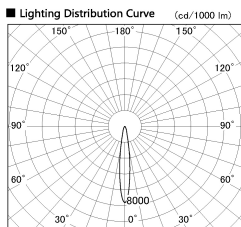

Item no. SD381-2615W9040

Series Name: Versa R-G (UL Track)
(SD381)

■ Direct Horizontal Illuminance SD381-2615W9040

φ	Illuminance Angle	Beam Angle	Vertical Illuminance (lx)		
240	14°	15°	82500		
1			20630		
490			9170		
2			5160		
730			3300		
3			2290		
980			1680		
m	1	0	1	2	1290

Installation	Track mount
Type	High-efficiency tracklight
Fixture wattage	23W
Beam angle	15deg
Color Temp.	4000K
CRI	Ra>90
Luminous	2733 lm
Body	Die-castaluminumalloy
Body finish	White
Trim finish	White
Reflector finish	N/A
IP Rate	IP20
Light source	COB module
Input Voltage	AC220~240V
Dimming Type	Non-Dimmable
Certificate	CE,CCC
Cut Hole	N/A