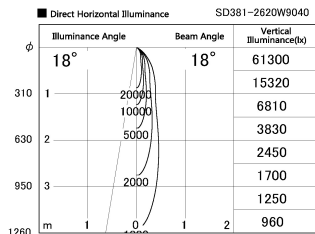

Item no. SD381-2620W9040

Series Name: Versa R-G (UL Track)
(SD381)

Installation	Track mount
Type	High-efficiency tracklight
Fixture wattage	23W
Beam angle	18deg
Color Temp.	4000K
CRI	Ra>90
Luminous	2763 lm
Body	Die-castaluminumalloy
Body finish	White
Trim finish	White
Reflector finish	N/A
IP Rate	IP20
Light source	COB module
Input Voltage	AC220~240V
Dimming Type	Non-Dimmable
Certificate	CE,CCC
Cut Hole	N/A