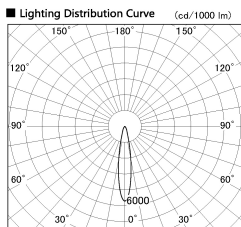

Item no. SD381-2620W9040

Series Name: Versa R-G (UL Track)
(SD381)

Installation	Track mount
Type	High-efficiency tracklight
Fixture wattage	23W
Beam angle	18deg
Color Temp.	4000K
CRI	Ra>90
Luminous	2763 lm
Body	Die-castaluminumalloy
Body finish	White
Trim finish	White
Reflector finish	N/A
IP Rate	IP20
Light source	COB module
Input Voltage	AC220~240V
Dimming Type	Non-Dimmable
Certificate	CE,CCC
Cut Hole	N/A