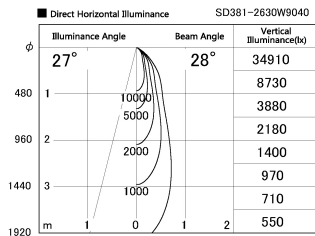

Item no. SD381-2630W9040

Series Name: Versa R-G (UL Track)
(SD381)

Installation	Track mount
Type	High-efficiency tracklight
Fixture wattage	23W
Beam angle	28deg
Color Temp.	4000K
CRI	Ra>90
Luminous	2770 lm
Body	Die-castaluminumalloy
Body finish	White
Trim finish	White
Reflector finish	N/A
IP Rate	IP20
Light source	COB module
Input Voltage	AC220~240V
Dimming Type	Non-Dimmable
Certificate	CE,CCC
Cut Hole	N/A