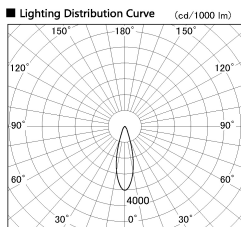

Item no. SD381-2630W9040

Series Name: Versa R-G (UL Track)
(SD381)

Installation	Track mount
Type	High-efficiency tracklight
Fixture wattage	23W
Beam angle	28deg
Color Temp.	4000K
CRI	Ra>90
Luminous	2770 lm
Body	Die-castaluminumalloy
Body finish	White
Trim finish	White
Reflector finish	N/A
IP Rate	IP20
Light source	COB module
Input Voltage	AC220~240V
Dimming Type	Non-Dimmable
Certificate	CE,CCC
Cut Hole	N/A