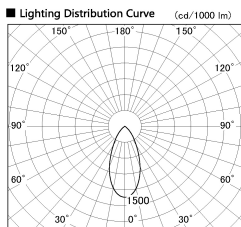

Item no. SD381-2640W9040

Series Name: Versa R-G (UL Track)
(SD381)

Installation	Track mount
Type	High-efficiency tracklight
Fixture wattage	23W
Beam angle	46deg
Color Temp.	4000K
CRI	Ra>90
Luminous	2584 lm
Body	Die-castaluminumalloy
Body finish	White
Trim finish	White
Reflector finish	N/A
IP Rate	IP20
Light source	COB module
Input Voltage	AC220~240V
Dimming Type	Non-Dimmable
Certificate	CE,CCC
Cut Hole	N/A