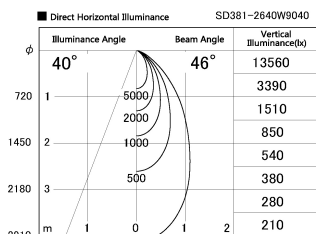

Item no. SD381-2640W9040

Series Name: Versa R-G (UL Track)
(SD381)

Installation	Track mount
Type	High-efficiency tracklight
Fixture wattage	23W
Beam angle	46deg
Color Temp.	4000K
CRI	Ra>90
Luminous	2584 lm
Body	Die-castaluminumalloy
Body finish	White
Trim finish	White
Reflector finish	N/A
IP Rate	IP20
Light source	COB module
Input Voltage	AC220~240V
Dimming Type	Non-Dimmable
Certificate	CE,CCC
Cut Hole	N/A