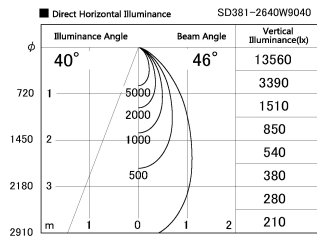

Item no. SD381-2640W9040

Series Name: Versa R-G (UL Track)
(SD381)

Installation	Track mount
Type	High-efficiency tracklight
Fixture wattage	23W
Beam angle	46deg
Color Temp.	4000K
CRI	Ra>90
Luminous	2584 lm
Body	Die-castaluminumalloy
Body finish	White
Trim finish	White
Reflector finish	N/A
IP Rate	IP20
Light source	COB module
Input Voltage	AC220~240V
Dimming Type	Non-Dimmable
Certificate	CE,CCC
Cut Hole	N/A