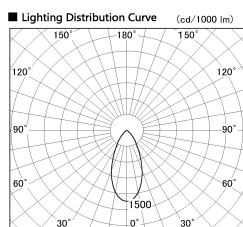

Item no. SD381-2640W9040

Series Name: Versa R-G (UL Track)
(SD381)

Installation	Track mount
Type	High-efficiency tracklight
Fixture wattage	23W
Beam angle	46deg
Color Temp.	4000K
CRI	Ra>90
Luminous	2584 lm
Body	Die-castaluminumalloy
Body finish	White
Trim finish	White
Reflector finish	N/A
IP Rate	IP20
Light source	COB module
Input Voltage	AC220~240V
Dimming Type	Non-Dimmable
Certificate	CE,CCC
Cut Hole	N/A