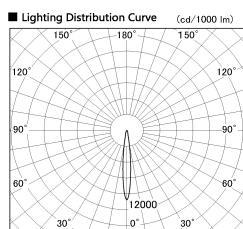

Item no. SD381-2015W9040

Series Name: Versa R-G (UL Track)  
(SD381)

Installation	Track mount
Type	High-efficiency tracklight
Fixture wattage	20W
Beam angle	12deg
Color Temp.	4000K
CRI	Ra>90
Luminous	2058 lm
Body	Die-castaluminumalloy
Body finish	White
Trim finish	White
Reflector finish	N/A
IP Rate	IP20
Light source	COB module
Input Voltage	AC220~240V
Dimming Type	Non-Dimmable
Certificate	CE,CCC
Cut Hole	N/A

■ Direct Horizontal Illuminance SD381-2015W9040

φ	Illuminance Angle	Beam Angle	Vertical Illuminance (lx)
190	11°	12°	84880
1			21220
380	2		9430
			5310
570	3		3400
			2360
770	m	1 0 1 2	1730
			1330