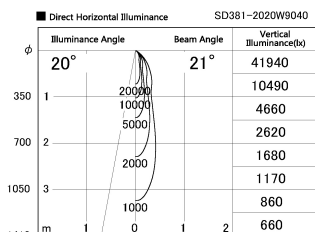

Item no. SD381-2020W9040

Series Name: Versa R-G (UL Track)
(SD381)

Installation	Track mount
Type	High-efficiency tracklight
Fixture wattage	20W
Beam angle	21deg
Color Temp.	4000K
CRI	Ra>90
Luminous	2092 lm
Body	Die-castaluminumalloy
Body finish	White
Trim finish	White
Reflector finish	N/A
IP Rate	IP20
Light source	COB module
Input Voltage	AC220~240V
Dimming Type	Non-Dimmable
Certificate	CE,CCC
Cut Hole	N/A