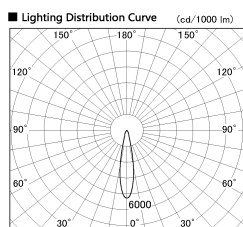

Item no. SD381-2020W9040

Series Name: Versa R-G (UL Track)
(SD381)

Installation	Track mount
Type	High-efficiency tracklight
Fixture wattage	20W
Beam angle	21deg
Color Temp.	4000K
CRI	Ra>90
Luminous	2092 lm
Body	Die-castaluminumalloy
Body finish	White
Trim finish	White
Reflector finish	N/A
IP Rate	IP20
Light source	COB module
Input Voltage	AC220~240V
Dimming Type	Non-Dimmable
Certificate	CE,CCC
Cut Hole	N/A