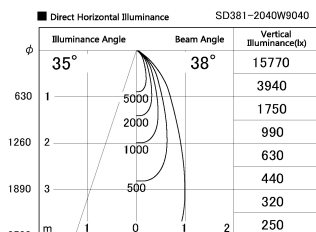

Item no. SD381-2040W9040

Series Name: Versa R-G (UL Track)
(SD381)

Installation	Track mount
Type	High-efficiency tracklight
Fixture wattage	20W
Beam angle	38deg
Color Temp.	4000K
CRI	Ra>90
Luminous	2015 lm
Body	Die-castaluminumalloy
Body finish	White
Trim finish	White
Reflector finish	N/A
IP Rate	IP20
Light source	COB module
Input Voltage	AC220~240V
Dimming Type	Non-Dimmable
Certificate	CE,CCC
Cut Hole	N/A