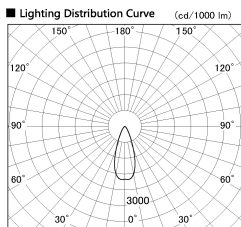

Item no. SD381-2040W9040

Series Name: Versa R-G (UL Track)
(SD381)

Installation	Track mount
Type	High-efficiency tracklight
Fixture wattage	20W
Beam angle	38deg
Color Temp.	4000K
CRI	Ra>90
Luminous	2015 lm
Body	Die-castaluminumalloy
Body finish	White
Trim finish	White
Reflector finish	N/A
IP Rate	IP20
Light source	COB module
Input Voltage	AC220~240V
Dimming Type	Non-Dimmable
Certificate	CE,CCC
Cut Hole	N/A