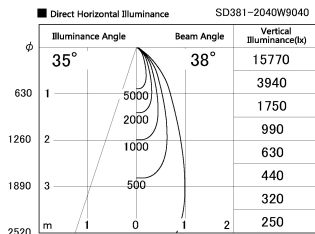

Item no. SD381-2040W9040

Series Name: Versa R-G (UL Track)
(SD381)

Installation	Track mount
Type	High-efficiency tracklight
Fixture wattage	20W
Beam angle	38deg
Color Temp.	4000K
CRI	Ra>90
Luminous	2015 lm
Body	Die-castaluminumalloy
Body finish	White
Trim finish	White
Reflector finish	N/A
IP Rate	IP20
Light source	COB module
Input Voltage	AC220~240V
Dimming Type	Non-Dimmable
Certificate	CE,CCC
Cut Hole	N/A