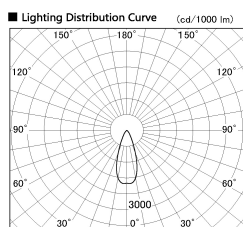

Item no. SD381-2040W9040

Series Name: Versa R-G (UL Track)
(SD381)

Installation	Track mount
Type	High-efficiency tracklight
Fixture wattage	20W
Beam angle	38deg
Color Temp.	4000K
CRI	Ra>90
Luminous	2015 lm
Body	Die-castaluminumalloy
Body finish	White
Trim finish	White
Reflector finish	N/A
IP Rate	IP20
Light source	COB module
Input Voltage	AC220~240V
Dimming Type	Non-Dimmable
Certificate	CE,CCC
Cut Hole	N/A