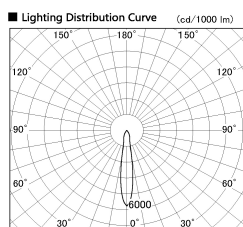

Item no. SD381-1915W9040

Series Name: Versa R-G (UL Track)  
(SD381)

Installation	Track mount
Type	High-efficiency tracklight
Fixture wattage	18.6W
Beam angle	17deg
Color Temp.	4000K
CRI	Ra>90
Luminous	1721 lm
Body	Die-castaluminumalloy
Body finish	White
Trim finish	White
Reflector finish	N/A
IP Rate	IP20
Light source	COB module
Input Voltage	AC220~240V
Dimming Type	Non-Dimmable
Certificate	CE,CCC
Cut Hole	N/A