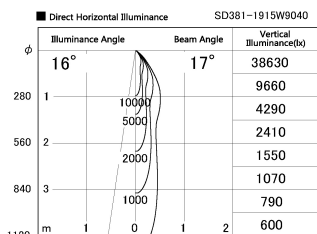

Item no. SD381-1915W9040

Series Name: Versa R-G (UL Track)  
(SD381)

Installation	Track mount
Type	High-efficiency tracklight
Fixture wattage	18.6W
Beam angle	17deg
Color Temp.	4000K
CRI	Ra>90
Luminous	1721 lm
Body	Die-castaluminumalloy
Body finish	White
Trim finish	White
Reflector finish	N/A
IP Rate	IP20
Light source	COB module
Input Voltage	AC220~240V
Dimming Type	Non-Dimmable
Certificate	CE,CCC
Cut Hole	N/A