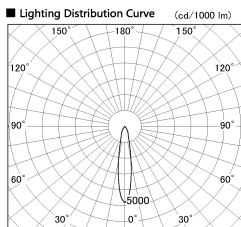

Item no. SD381-1920W9040

Series Name: Versa R-G (UL Track)
(SD381)

Installation	Track mount
Type	High-efficiency tracklight
Fixture wattage	18.6W
Beam angle	18deg
Color Temp.	4000K
CRI	Ra>90
Luminous	1627 lm
Body	Die-castaluminumalloy
Body finish	White
Trim finish	White
Reflector finish	N/A
IP Rate	IP20
Light source	COB module
Input Voltage	AC220~240V
Dimming Type	Non-Dimmable
Certificate	CE,CCC
Cut Hole	N/A