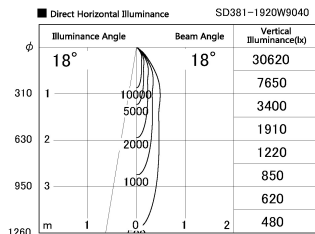

Item no. SD381-1920W9040

Series Name: Versa R-G (UL Track)
(SD381)

Installation	Track mount
Type	High-efficiency tracklight
Fixture wattage	18.6W
Beam angle	18deg
Color Temp.	4000K
CRI	Ra>90
Luminous	1627 lm
Body	Die-castaluminumalloy
Body finish	White
Trim finish	White
Reflector finish	N/A
IP Rate	IP20
Light source	COB module
Input Voltage	AC220~240V
Dimming Type	Non-Dimmable
Certificate	CE,CCC
Cut Hole	N/A