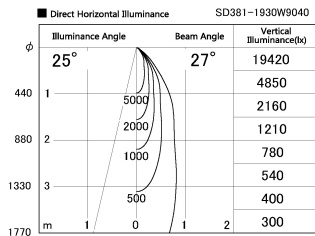

Item no. SD381-1930W9040

Series Name: Versa R-G (UL Track)
(SD381)

Installation	Track mount
Type	High-efficiency tracklight
Fixture wattage	18.6W
Beam angle	27deg
Color Temp.	4000K
CRI	Ra>90
Luminous	1603 lm
Body	Die-castaluminumalloy
Body finish	White
Trim finish	White
Reflector finish	N/A
IP Rate	IP20
Light source	COB module
Input Voltage	AC220~240V
Dimming Type	Non-Dimmable
Certificate	CE,CCC
Cut Hole	N/A