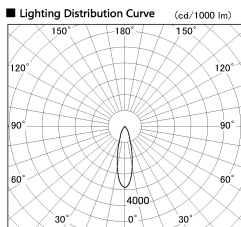

Item no. SD381-1930W9040

Series Name: Versa R-G (UL Track)
(SD381)

Installation	Track mount
Type	High-efficiency tracklight
Fixture wattage	18.6W
Beam angle	27deg
Color Temp.	4000K
CRI	Ra>90
Luminous	1603 lm
Body	Die-castaluminumalloy
Body finish	White
Trim finish	White
Reflector finish	N/A
IP Rate	IP20
Light source	COB module
Input Voltage	AC220~240V
Dimming Type	Non-Dimmable
Certificate	CE,CCC
Cut Hole	N/A