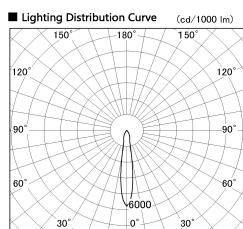

Item no. SD381-1115W9040

Series Name: Versa R-G (UL Track)
(SD381)

■ Direct Horizontal Illuminance SD381-1115W9040

φ	Illuminance Angle	Beam Angle	Vertical Illuminance (lx)
	16°	17°	23440
280	10000		5860
	5000		2600
560	2000		1460
	1000		940
840	500		650
	0		480
1120			370

Installation	Track mount
Type	High-efficiency tracklight
Fixture wattage	10.5W
Beam angle	17deg
Color Temp.	4000K
CRI	Ra>90
Luminous	1043 lm
Body	Die-castaluminumalloy
Body finish	White
Trim finish	White
Reflector finish	N/A
IP Rate	IP20
Light source	COB module
Input Voltage	AC220~240V
Dimming Type	Non-Dimmable
Certificate	CE,CCC
Cut Hole	N/A