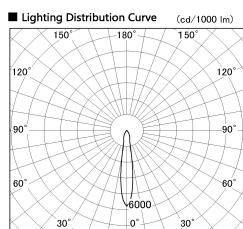

Item no. SD381-1115W9040

Series Name: Versa R-G (UL Track)
(SD381)

■ Direct Horizontal Illuminance SD381-1115W9040

φ	Illuminance Angle	Beam Angle	Vertical Illuminance (lx)
280	16°	17°	23440
1			5860
			2600
560			1460
2			940
			650
840			480
3			370
1120			370
m	1	2	

Installation	Track mount
Type	High-efficiency tracklight
Fixture wattage	10.5W
Beam angle	17deg
Color Temp.	4000K
CRI	Ra>90
Luminous	1043 lm
Body	Die-castaluminumalloy
Body finish	White
Trim finish	White
Reflector finish	N/A
IP Rate	IP20
Light source	COB module
Input Voltage	AC220~240V
Dimming Type	Non-Dimmable
Certificate	CE,CCC
Cut Hole	N/A