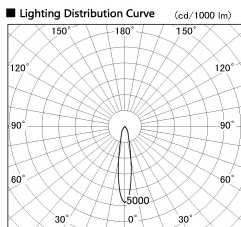

Item no. SD381-1120W9040

Series Name: Versa R-G (UL Track)
(SD381)

Installation	Track mount
Type	High-efficiency tracklight
Fixture wattage	10.5W
Beam angle	18deg
Color Temp.	4000K
CRI	Ra>90
Luminous	991 lm
Body	Die-castaluminumalloy
Body finish	White
Trim finish	White
Reflector finish	N/A
IP Rate	IP20
Light source	COB module
Input Voltage	AC220~240V
Dimming Type	Non-Dimmable
Certificate	CE,CCC
Cut Hole	N/A