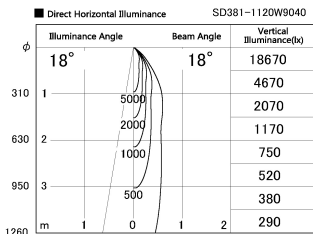

Item no. SD381-1120W9040

Series Name: Versa R-G (UL Track)
(SD381)

Installation	Track mount
Type	High-efficiency tracklight
Fixture wattage	10.5W
Beam angle	18deg
Color Temp.	4000K
CRI	Ra>90
Luminous	991 lm
Body	Die-castaluminumalloy
Body finish	White
Trim finish	White
Reflector finish	N/A
IP Rate	IP20
Light source	COB module
Input Voltage	AC220~240V
Dimming Type	Non-Dimmable
Certificate	CE,CCC
Cut Hole	N/A