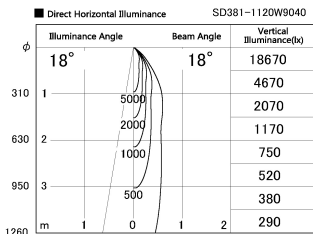

Item no. SD381-1120W9040

Series Name: Versa R-G (UL Track)  
(SD381)

Installation	Track mount
Type	High-efficiency tracklight
Fixture wattage	10.5W
Beam angle	18deg
Color Temp.	4000K
CRI	Ra>90
Luminous	991 lm
Body	Die-castaluminumalloy
Body finish	White
Trim finish	White
Reflector finish	N/A
IP Rate	IP20
Light source	COB module
Input Voltage	AC220~240V
Dimming Type	Non-Dimmable
Certificate	CE,CCC
Cut Hole	N/A