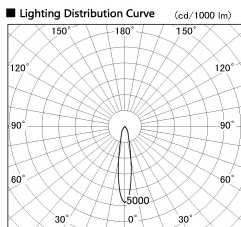

Item no. SD381-1120W9040

Series Name: Versa R-G (UL Track)  
(SD381)

Installation	Track mount
Type	High-efficiency tracklight
Fixture wattage	10.5W
Beam angle	18deg
Color Temp.	4000K
CRI	Ra>90
Luminous	991 lm
Body	Die-castaluminumalloy
Body finish	White
Trim finish	White
Reflector finish	N/A
IP Rate	IP20
Light source	COB module
Input Voltage	AC220~240V
Dimming Type	Non-Dimmable
Certificate	CE,CCC
Cut Hole	N/A